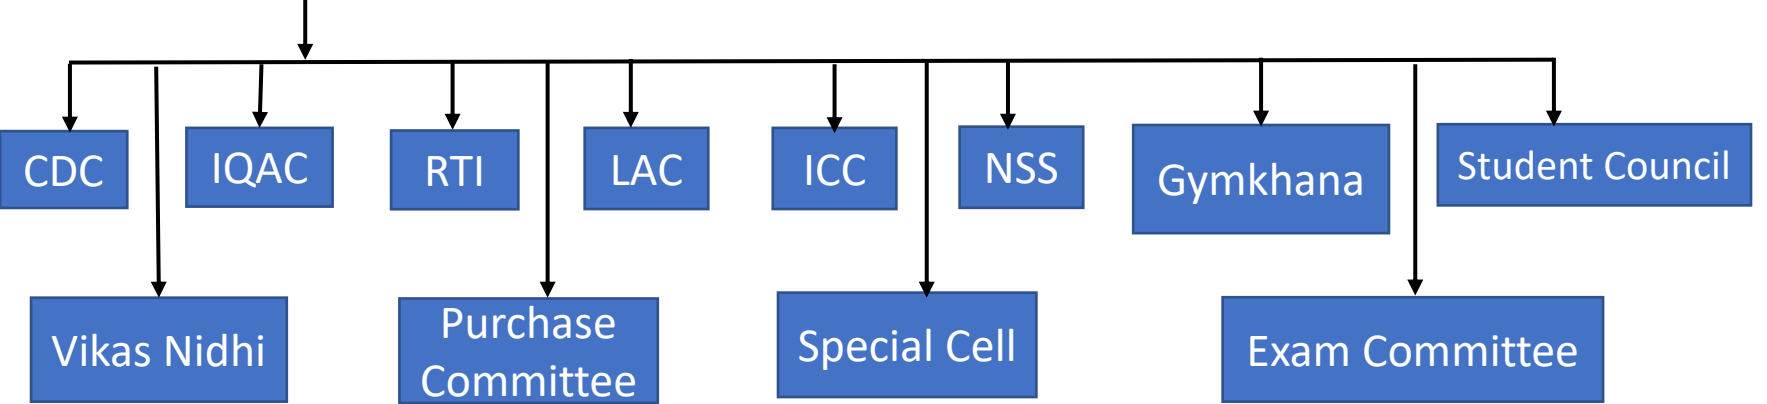

Shri Radhanagari Taluka Shikshan Prasarak Mandal Radhanagari

Head of the Institution

- Planning Board for UGC Proposals
- AISHE/MIS
- Campus Dev. Committee
- Alumni/PTA
- Research Committee
- Youth Festival Committee
- Cultural Committee
- Admission Committee
- Time Table Committee
- Orchid Nature Clube
- Staff Academy
- Add-On Courses
- Wall Paper Committee
- Feedback Committee
- Employment Cell
- Website Development Committee